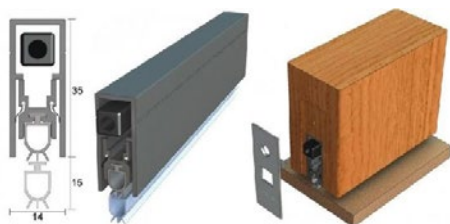

Kilargo - Automatic Bottom Door Seals

Product Details	
• Acoustic, Fire & Smoke Seal • Suit Single & Double Hinged Doors • Suit Timber and Aluminium • Min/Max Gap: 3mm to 15mm • Acoustic, Fire & Smoke Seal • Seal Sizes: 380mm, 600mm, 820mm, 920mm, 1070mm, 1220mm	

Product Code	Description	Std Finish	Other Finishes
LO-IS8010si/##/##	Kilargo Automatic Bottom Door Seal #(Specify Length) / #(Specify Finish)	C/A	BLK / PPC

* Custom sizes up to 1500mm available - speak to our friendly staff for more info

* Full range of Kilargo automatic door seals available - speak to our friendly staff for more info