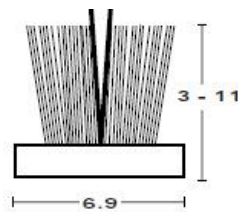

PBF69 Series