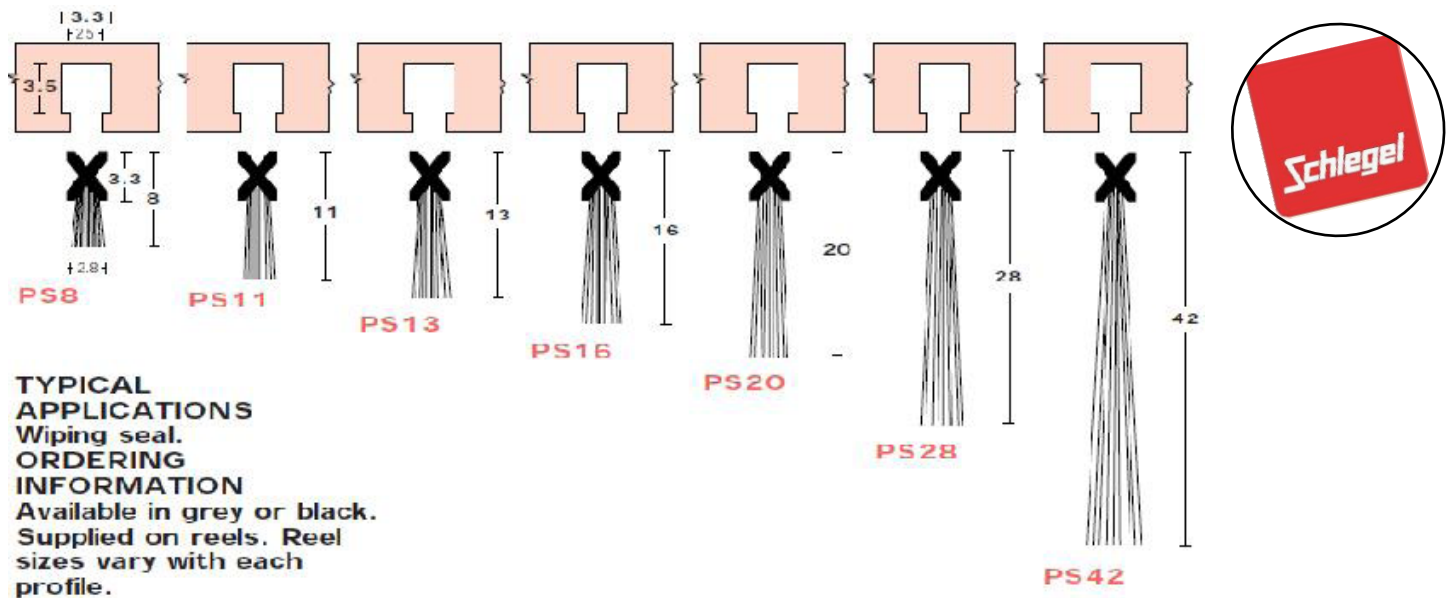

Schlegel - Fringe Pile

Product Code	Description	Finishes
SC-PS8B/G	Schlegel Fringe Pile 8mm x 700M	BLACK/GREY
SC-PS11B/G	Schlegel Fringe Pile 11mm x 600M	BLACK/GREY
SC-PS13B/G	Schlegel Fringe Pile 13mm x 500M	BLACK/GREY
SC-PS16B/G	Schlegel Fringe Pile 16mm x 500M	BLACK/GREY
SC-PS20B/G	Schlegel Fringe Pile 20mm x 300M	BLACK/GREY
SC-PS28B/G	Schlegel Fringe Pile 28mm x 100M	BLACK/GREY
SC-PS42B/G	Schlegel Fringe Pile 42mm x 150M	BLACK/GREY