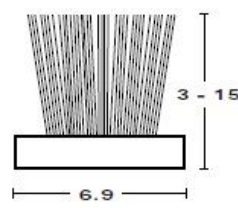

Seals: Window and Door Seals

Schlegel - Wool Pile

PB48 Series

PB69 Series

Product Code	Description	Finishes
SC-PB48400B/G	Pile Wool 4.8mm x 4mm x 600m	BLACK/GREY
SC-PB48475B/G	Pile Wool 4.8mm x 4.75mm x 500m	BLACK/GREY
SC-PB48500B/G	Pile Wool 4.8mm x 5mm x 500m	BLACK/GREY
SC-PB69475B/G	Pile Wool 6.9mm x 4.75mm x 450m	BLACK/GREY
SC-PB69504B/G	Pile Wool 6.9mm x 5mm x 450m	BLACK/GREY