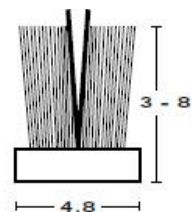

Schlegel - Wool Pile with Fin

PBF48 Series