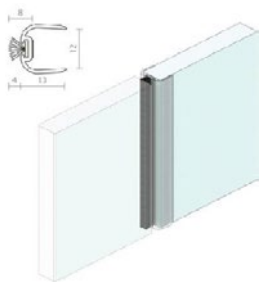

* Full range of Raven sweep seals available - speak to our friendly staff for more info.

Raven - Meeting Stile Seals (Frameless Glass)

Product Details

- Bug Strip Seal
- Suit Single, Double Hinged Doors, Sliding Doors
- Suit 12mm Frameless Glass
- Min/Max Gap: 8mm to 9mm
- Clear Anodised Astragal
- Seal Sizes: 2500mm, 3000mm

Product Code	Description	Other Finishes
RP-79/##	Raven Frameless Glass Door Seal #(Specify Length)	C/A

Product Details	
<ul style="list-style-type: none"> • Bug Strip Seal • Suit Single, Double Hinged Doors, Sliding Doors • Suit 12mm Frameless Glass • Min/Max Gap: 7mm to 8mm • Clear Polycarbonate Astragal • Seal Sizes: 3000mm 	