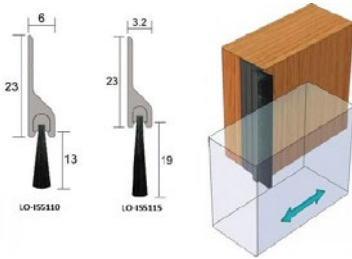

* Full range of Kilargo automatic door seals available - speak to our friendly staff for more info

Kilargo - Threshold Plates

Product Details	
<ul style="list-style-type: none"> • Approved for Fire Doors • Wheel Chair Access • Suit Timber and Aluminium • Acoustic, Fire & Smoke Seal • Seal Sizes: 1000mm - 5000mm (Sizes in 250mm Increments) 	

Kilargo - Brush Door Seals

Product Details

- Bug Strip Seal
- Suit Single, Double Hinged Doors, Sliding Doors
- Suit Timber and Aluminium
- Min/Max Gap: Up to 19mm
- Seal Sizes: 1000mm - 3000mm (Sizes in 250mm Increments)