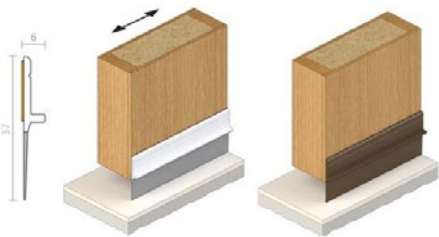

Raven - Sweep Seal

Product Details

- Bug Strip Seal
- Suit Single, Double Hinged Doors, great for Sliding Doors
- Suit Timber and Aluminium
- Min/Max Gap: Up to 15mm
- Seal Sizes: 1000mm, 3000mm

Product Code	Description	Finish
RP-17b/##/##	Raven Bottom Door Sweep Seal #(Specify Length) #(Specify Finish)	White, Grey, Brown

* Full range of Raven sweep seals available - speak to our friendly staff for more info.