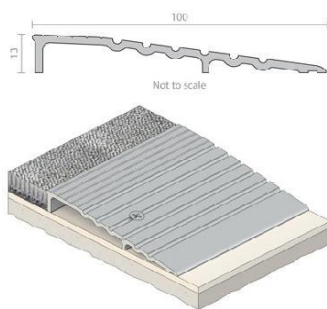

Raven - Threshold Plates

Product Details
• Approved for Fire Doors   • Wheel Chair Access   • Suit Timber and Aluminium   • Acoustic, Fire & Smoke Seal   • Seal Sizes: 1000mm - 3000mm (Sizes in 250mm Increments)

Product Code	Description	Std Finish	Other Finishes
RP-77/###	Raven Threshold Plate #(Specify Length)	C/A	Bronze

* Full range of Raven threshold plates available - speak to our friendly staff for more info.