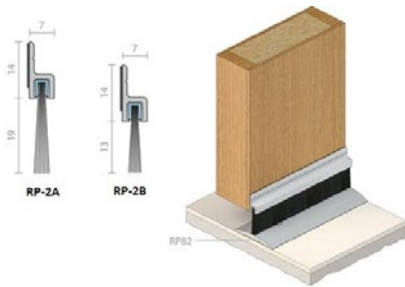

Raven - Threshold Plates

Product Details
<ul style="list-style-type: none"> • Approved for Fire Doors • Wheel Chair Access • Suit Timber and Aluminium • Acoustic, Fire & Smoke Seal • Seal Sizes: 1000mm - 3000mm (Sizes in 250mm Increments)

Raven - Brush Door Seals

Product Details

- Bug Strip Seal
- Suit Single, Double Hinged Doors, Sliding Doors
- Suit Timber and Aluminium
- Min/Max Gap: Up to 19mm
- Seal Sizes: 1000mm, 1250mm, 2000mm, 2250mm, 2500mm, 3000mm