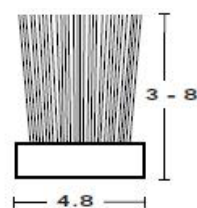

Seals: Window and Door Seals

Schlegel - Wool Pile

PB48 Series

PB69 Series

Product Code	Description	Finishes
SC-PB48400B/G	Pile Wool 4.8mm x 4mm x 600m	BLACK/GREY
SC-PB48475B/G	Pile Wool 4.8mm x 4.75mm x 500m	BLACK/GREY
SC-PB48500B/G	Pile Wool 4.8mm x 5mm x 500m	BLACK/GREY
SC-PB69475B/G	Pile Wool 6.9mm x 4.75mm x 450m	BLACK/GREY
SC-PB69504B/G	Pile Wool 6.9mm x 5mm x 450m	BLACK/GREY