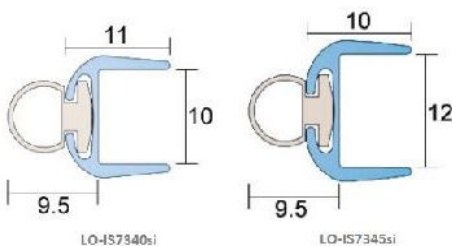

Kilargo - Meeting Stile Seals (Frameless Glass)

Product Details

- Bulb Strip Seal
- Suit Single, Double Hinged Doors, Sliding Doors
- Suit 10/12mm Frameless Glass
- Min/Max Gap: 7mm to 9mm
- Clear Anodised Astragal
- Seal Sizes: 1000mm - 3000mm (Sizes in 250mm Increments)
  2250mm Standard

Product Code	Description	Finish
LO-IS734#si	Kilargo Frameless Glass Door Seal(Grey) #(Specify Length)	Clear