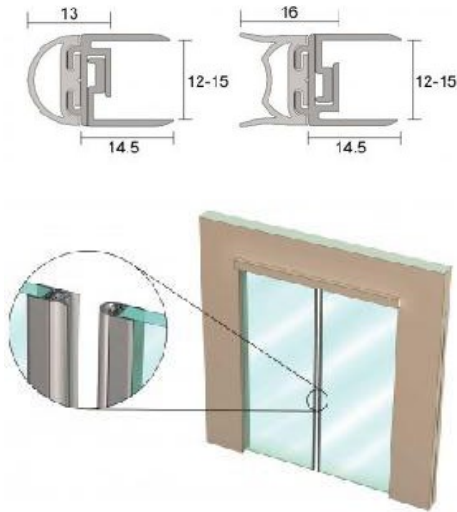

* Full range of Kilargo sweep seals available - speak to our friendly staff for more info

Kilargo - Meeting Stile Seals (Frameless Glass)

Product Details

- Bulb Strip Seal
- Suit Single, Double Hinged Doors, Sliding Doors
- Suit 10/12mm Frameless Glass
- Min/Max Gap: 7mm to 9mm
- Clear Anodised Astragal
- Seal Sizes: 1000mm - 3000mm (Sizes in 250mm Increments)
2250mm Standard

Product Code	Description	Finish
LO-IS734#si	Kilargo Frameless Glass Door Seal(Grey) #(Specify Length)	Clear

Product Details

- Sliding Door Bulb Seal
- Suit 12-15mm Frameless Glass
- Min/Max Gap: Dependant on Application
- Clear Anodised Astragal with Grey Gasket
- Seal Sizes: 1000mm - 3000mm (Sizes in 250mm Increments)
2250mm Standard