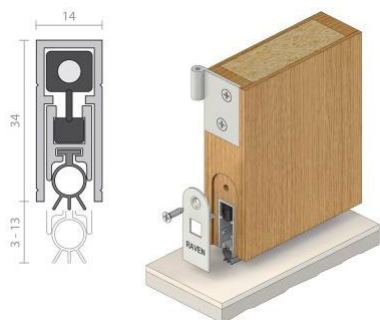

Door Seals

Raven - Automatic Bottom Door Seals

Product Details
• Acoustic, Fire & Smoke Seal   • Suit Single & Double Hinged Doors   • Suit Timber and Aluminium   • Min/Max Gap: 3mm to 13mm   • Acoustic, Fire & Smoke Seal   • Seal Sizes: 380mm, 600mm, 820mm, 920mm, 1070mm, 1220mm

Product Code	Description	Std Finish	Other Finishes
RP-8si/##/##	Raven Automatic Bottom Door Seal #(Specify Length) / #(Specify Finish)	C/A	BLK / PPC

* Full range of Raven automatic door seals available - speak to our friendly staff for more info.