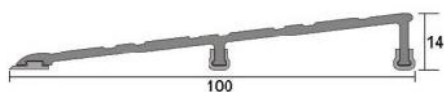

Kilargo - Threshold Plates

Product Details	
• Approved for Fire Doors • Wheel Chair Access • Suit Timber and Aluminium • Acoustic, Fire & Smoke Seal • Seal Sizes: 1000mm - 5000mm (Sizes in 250mm Increments)	

Product Code	Description	Std Finish	Other Finishes
LO-IS4070/##	Kilargo Threshold Plate #(Specify Length)	C/A	Bronze

* Full range of Kilargo threshold plates available - speak to our friendly staff for more info.