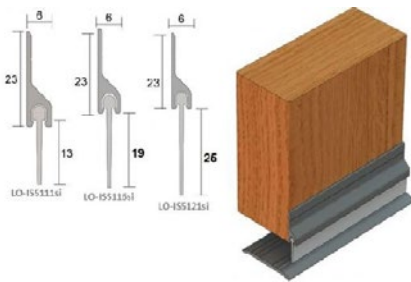

Kilargo - Brush Door Seals

Product Details

- Bug Strip Seal
- Suit Single, Double Hinged Doors, Sliding Doors
- Suit Timber and Aluminium
- Min/Max Gap: Up to 19mm
- Seal Sizes: 1000mm - 3000mm (Sizes in 250mm Increments)

Kilargo - Sweep Seal

Product Details

- Bug Strip Seal
- Suit Single, Double Hinged Doors, great for Sliding Doors
- Suit Timber and Aluminium
- Min/Max Gap: Up to 24mm
- Seal Sizes: 1000mm - 5000mm (Sizes in 250mm Increments)