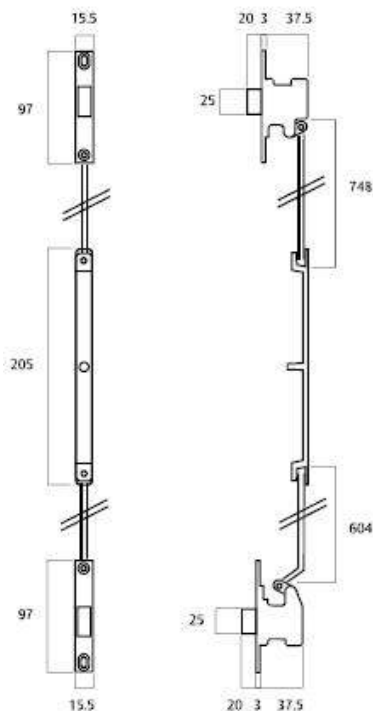

Non Standard Finishes

Not available in other finishes.

Extra Width Strike (Stainless steel)

W844500

Multi Point Kits

Standard Multi Point Kit (below centre line kit)

W893117

Reversed Multi Point Kit (above centre line kit)