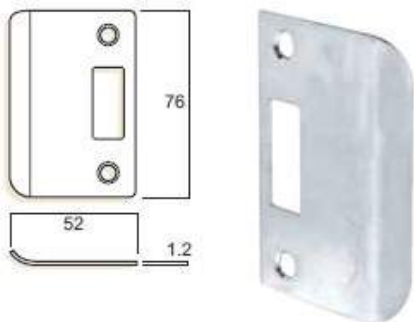

Extra Width Strike (Stainless steel)

W844500