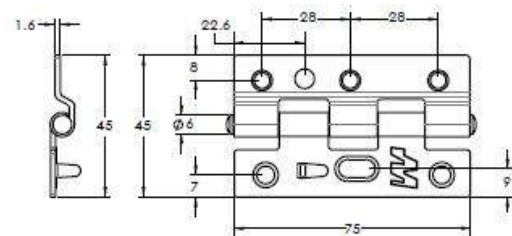

Whitco - Screen Door Hinges

Product Details	
•	Non-Handed
•	Open Out Doors
•	Hinged Screen & Security Doors
•	Suitable for up to 21kg
•	Adjustable Closing Speed
•	Hold Open Bracket

Product Code	Description	Std Finish
W8314##	Whitco Screen Door Hinge with Steel Fixed Pin	## (Specify Finish)
W8316##	Whitco Screen Door Hinge with Steel Fixed Pin & Safety Prong	## (Specify Finish)
W831817	Whitco Screen Door Hinge with Steel Fixed Pin Step Over Version	Black

Standard Finishes

- Galvanised 01
- Silver 11
- Brown 13
- Pottery 14
- White 16
- Black 17
- Gold Spangle 18
- Primrose 19
- Hawthorn Green 20
- Doeskin 23
- Magnolia 24
- Stone Beige 28
- White Birch 41

Accessories

- **Packer**
- Zinc plated 0.8mm steel packer W831501