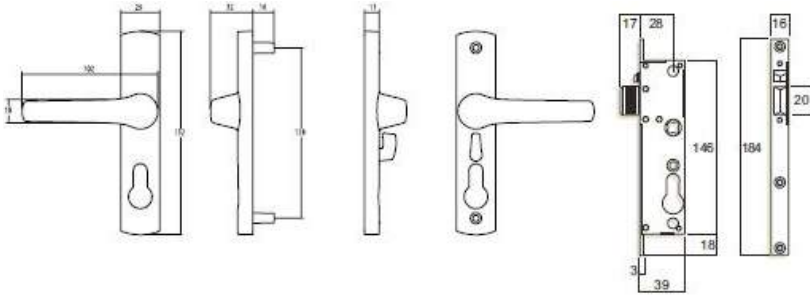

Non Standard Finishes

Not available in other finishes.