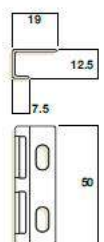

Whitco - Bass Sliding Screen Latch

Product Details

- Non-Handed
- Parrot Beak Latch
- Surface Mounted
- Can be Latching from Inside & Out
- Zinc Die Cast Handle
- Slim Low Stand Off Design

Product Code	Description	Std Finish
W821317	Whitco Bass Sliding Screen Latch with Std Strike, Finger Plate & Outer Pull - Black	Black
W821417	Whitco Bass Sliding Screen Latch with Std Strike & Outer Pull - Black	Black

Standard Body W821517

No lug body W821717

Finger Plate W822317

Standard strike

Bi-part strike W822417