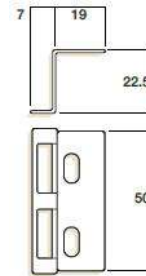

Product Code	Description	Std Finish
W821317	Whitco Bass Sliding Screen Latch with Std Strike, Finger Plate & Outer Pull - Black	Black
W821417	Whitco Bass Sliding Screen Latch with Std Strike & Outer Pull - Black	Black

Standard Body W821517

No lug body W821717

Finger Plate W822317

Standard strike

Bi-part strike W822417

Outer pull with hole

No hole outer pull W822717

Dummy body W824017
(Sold in packs of 600)