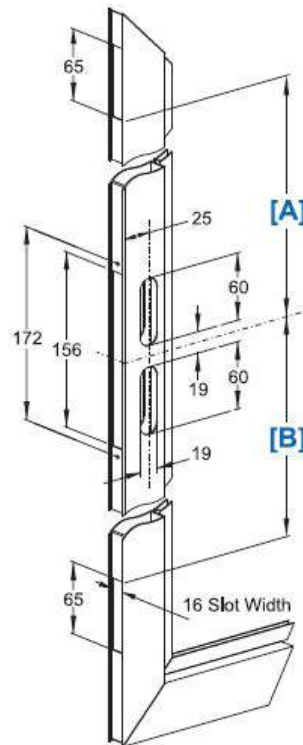

Multipoint Kits

E-KIT Cable System Uses steel cables that provide quiet and reliable operation. Cables are only available in standard lengths.	H14R Rod System Uses simple steel rods that are only available in standard lengths.	H14R-A Adjustable Rod Uses steel rods that can be set to any length and fixed with a special brass coupling.