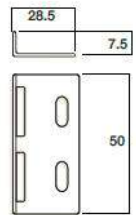

Standard Body W821517

No lug body W821717

Finger Plate W822317

Standard strike

Bi-part strike W822417

Outer pull with hole

No hole outer pull W822717

Dummy body W824017
(Sold in packs of 600)