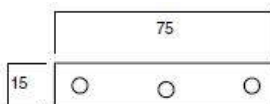

Accessories

- **Packer**
- Zinc plated 0.8mm steel packer W831501

W831501