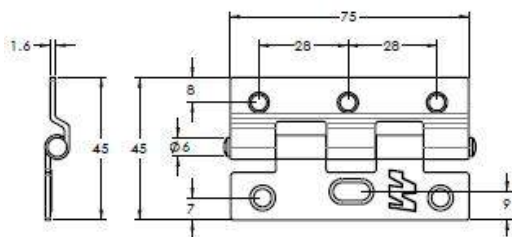

Whitco - Screen Door Hinges

Product Details	
•	Non-Handed
•	Open Out Doors
•	Hinged Screen & Security Doors
•	Suitable for up to 21kg
•	Adjustable Closing Speed
•	Hold Open Bracket

Product Code	Description	Std Finish
W8314##	Whitco Screen Door Hinge with Steel Fixed Pin	## (Specify Finish)
W8316##	Whitco Screen Door Hinge with Steel Fixed Pin & Safety Prong	## (Specify Finish)
W831817	Whitco Screen Door Hinge with Steel Fixed Pin Step Over Version	Black

Standard Finishes

- Galvanised 01
- Silver 11
- Brown 13
- Pottery 14
- White 16
- Black 17
- Gold Spangle 18
- Primrose 19
- Hawthorn Green 20
- Doeskin 23
- Magnolia 24
- Stone Beige 28
- White Birch 41

Accessories

- **Packer**
- Zinc plated 0.8mm steel packer W831501