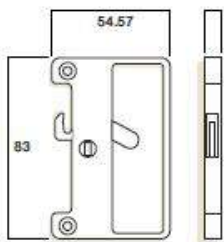

Product Details

- Non-Handed
- Parrot Beak Latch
- Surface Mounted
- Can be Latching from Inside & Out
- Zinc Die Cast Handle
- Slim Low Stand Off Design

Product Code	Description	Std Finish
W821317	Whitco Bass Sliding Screen Latch with Std Strike, Finger Plate & Outer Pull - Black	Black
W821417	Whitco Bass Sliding Screen Latch with Std Strike & Outer Pull - Black	Black

Standard Body W821517