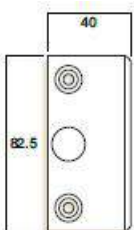

Standard Body W821517

No lug body W821717

Finger Plate W822317

Standard strike

Bi-part strike W822417

Outer pull with hole

No hole outer pull W822717

Dummy body W824017
(Sold in packs of 600)