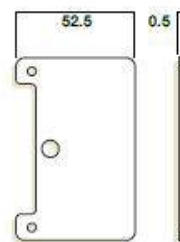

Finger Plate W822317