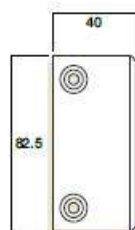

Standard Body W821517

No lug body W821717

Finger Plate W822317

Standard strike

Bi-part strike W822417

Outer pull with hole

No hole outer pull W822717

Dummy body W824017
(Sold in packs of 600)