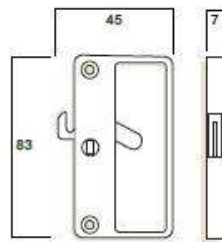

No lug body W821717