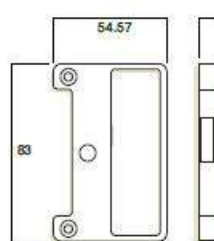

Standard Body W821517

No lug body W821717

Finger Plate W822317

Standard strike

Bi-part strike W822417

Outer pull with hole

No hole outer pull W822717

Dummy body W824017
(Sold in packs of 600)