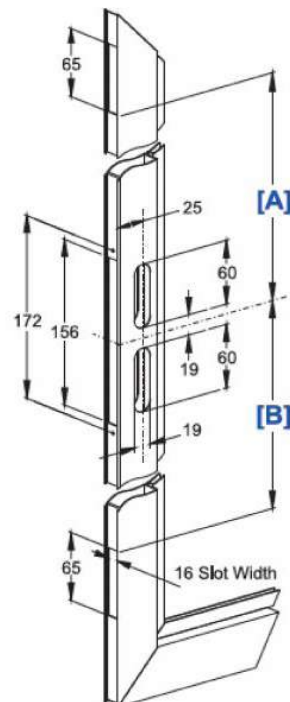

Multipoint Kits

SD14Plus Cable System Uses steel cables that provide quiet and reliable operation. Cables are available in three standard lengths.	S14R Rod System Uses simple steel rods that are available in three standard lengths.	S14R-A Adjustable Rod Uses steel rods that can be set to any length and fixed with a special brass coupling.