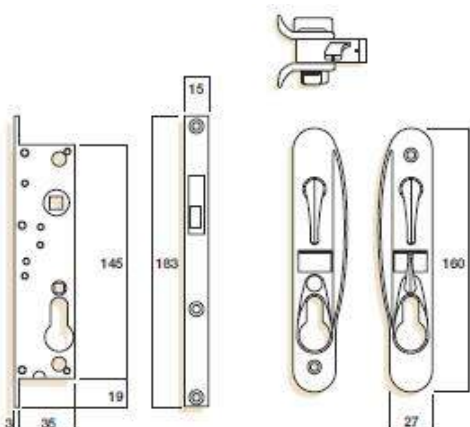

Keying

- Use with Whitco Euro profile lazy cam cylinder locks
- 2 x 5 pin cylinder lock
- 2 x 10 disc cylinder lock