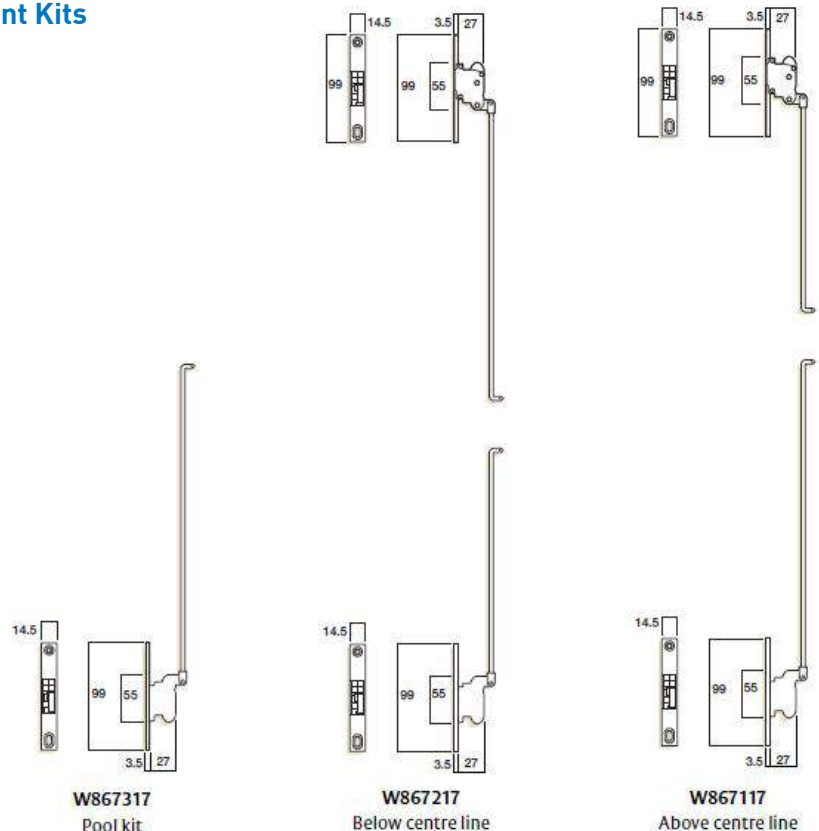

Keying

- Use with Whitco Euro profile lazy cam cylinder locks
- 2 x 5 pin cylinder lock
- 2 x 10 disc cylinder lock